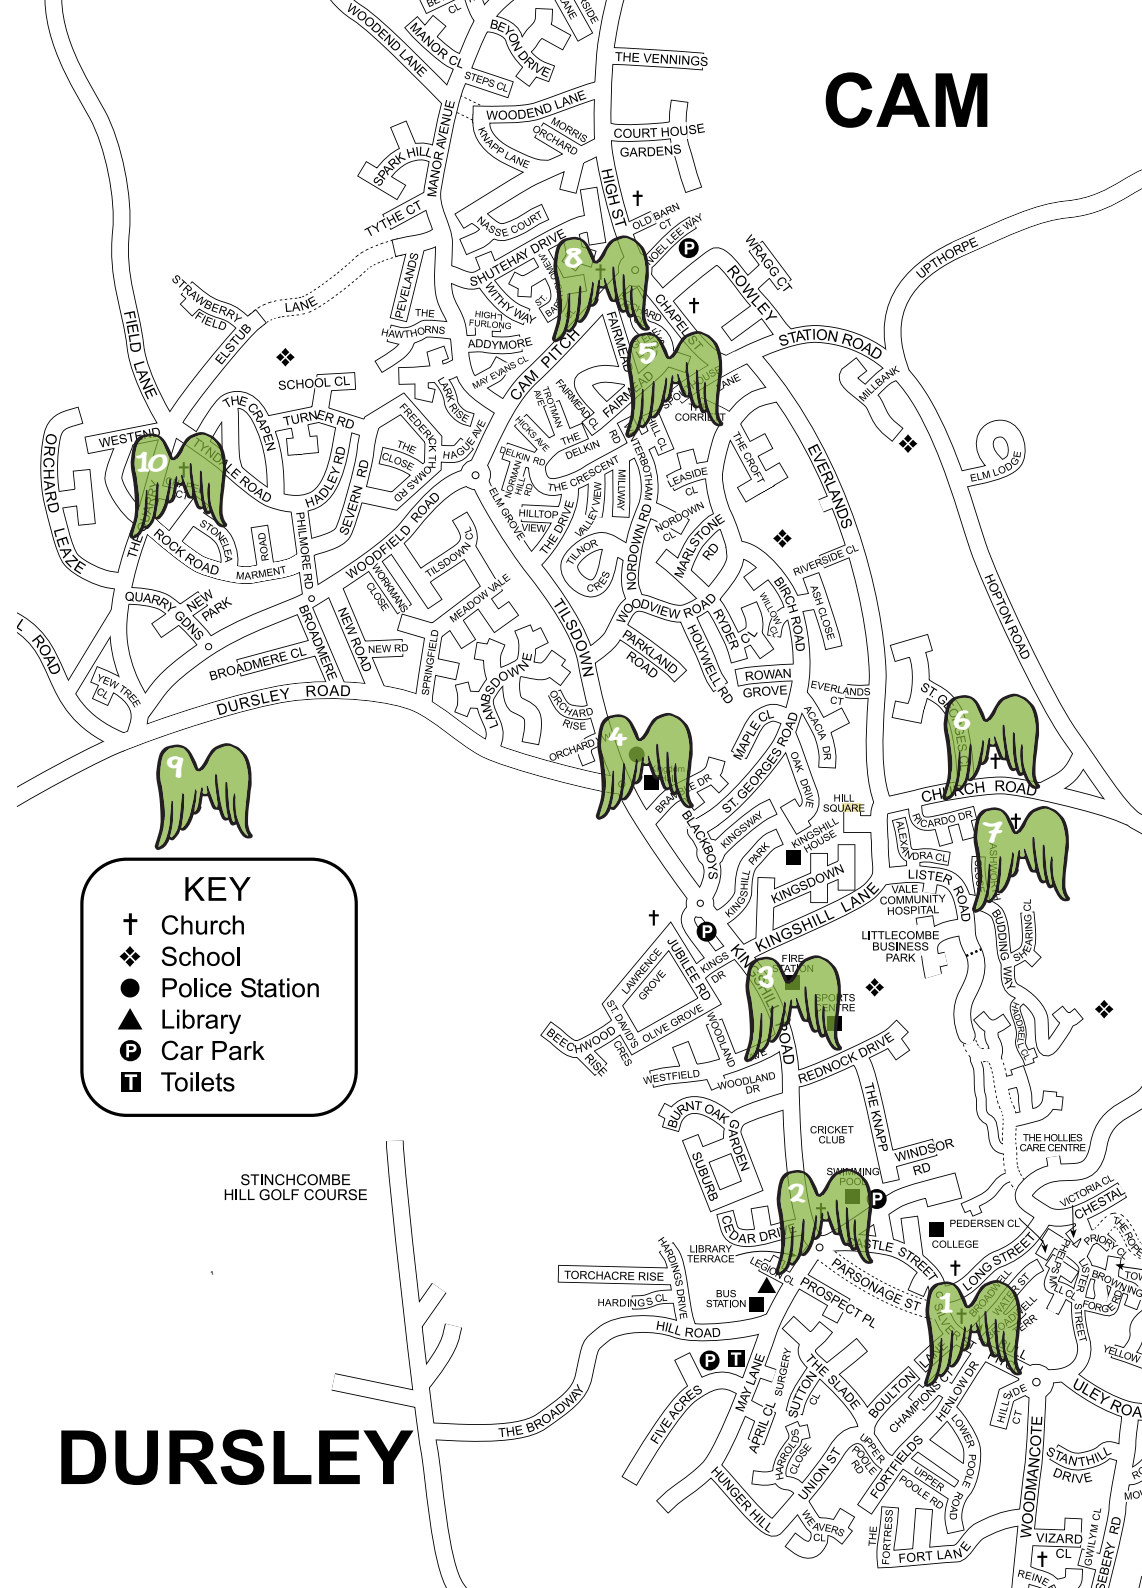

# Stand in front of the wings and take a picture!

Can you find all 10 boards and tick them off? Share your angel wing selfies on Instagram or FaceBook: #GL11Wingsofhope

- 1.** St James's Church: Silver St, Dursley GL11 4JE
- 2.** Tabernacle URC Church: Parsonage St, Dursley GL11 4BJ
- 3.** Dursley Community Fire and Rescue Station: Kingshill Rd, Dursley GL11 4EH
- 4.** Dursley Police Station: Dursley GL11 5QE
- 5.** GL11 Community Hub: Fairmead, Cam, G11 5JS
- 6.** St George's Church: Church Rd, Cam, Dursley GL11 5PQ
- 7.** 3C Community Church: Stable Cottage, 22A Church Rd, Cam, Dursley GL11 5PG
- 8.** St Bartholomew's Church: Cam Pitch, Cam, Dursley GL11 5JX
- 9.** Leaf and Ground: Dursley Rd, Dursley GL11 6PP
- 10.** Quarry Chapel URC Church: 35 The Quarry, Dursley GL11 6JA

**KEY**

- † Church
- ◆ School
- Police Station
- ▲ Library
- P Car Park
- T Toilets