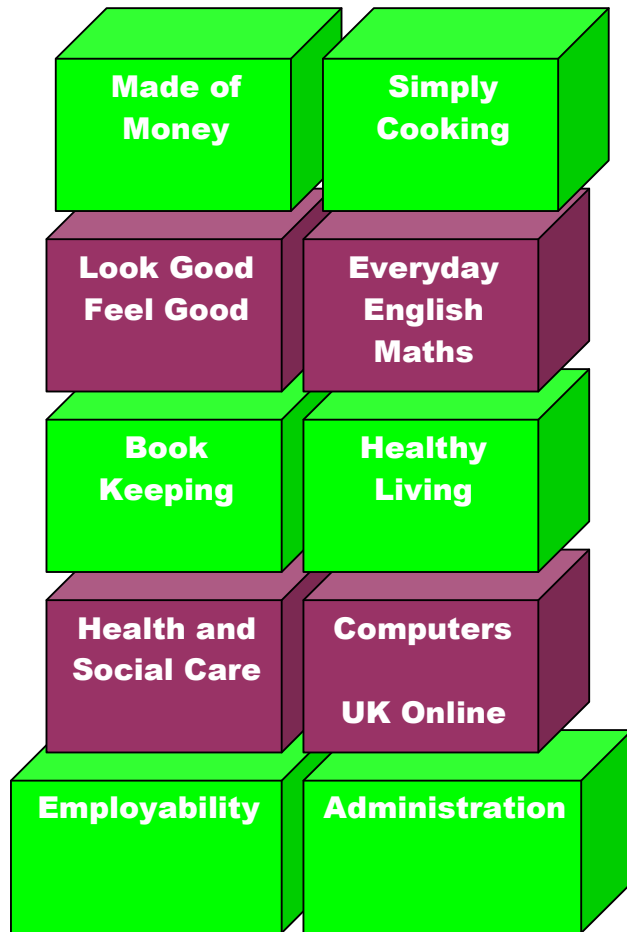

C
O
U
R
S
E
S

And more to follow.....

Coming Soon

Drop In Sessions

Bedlam
Thursdays
4:00 - 6:00

Sparkles
Wednesdays
4:00 - 6:00

The Bike Shed
Wednesdays
4:00 - 6:00

Youth Drop In
sessions £1